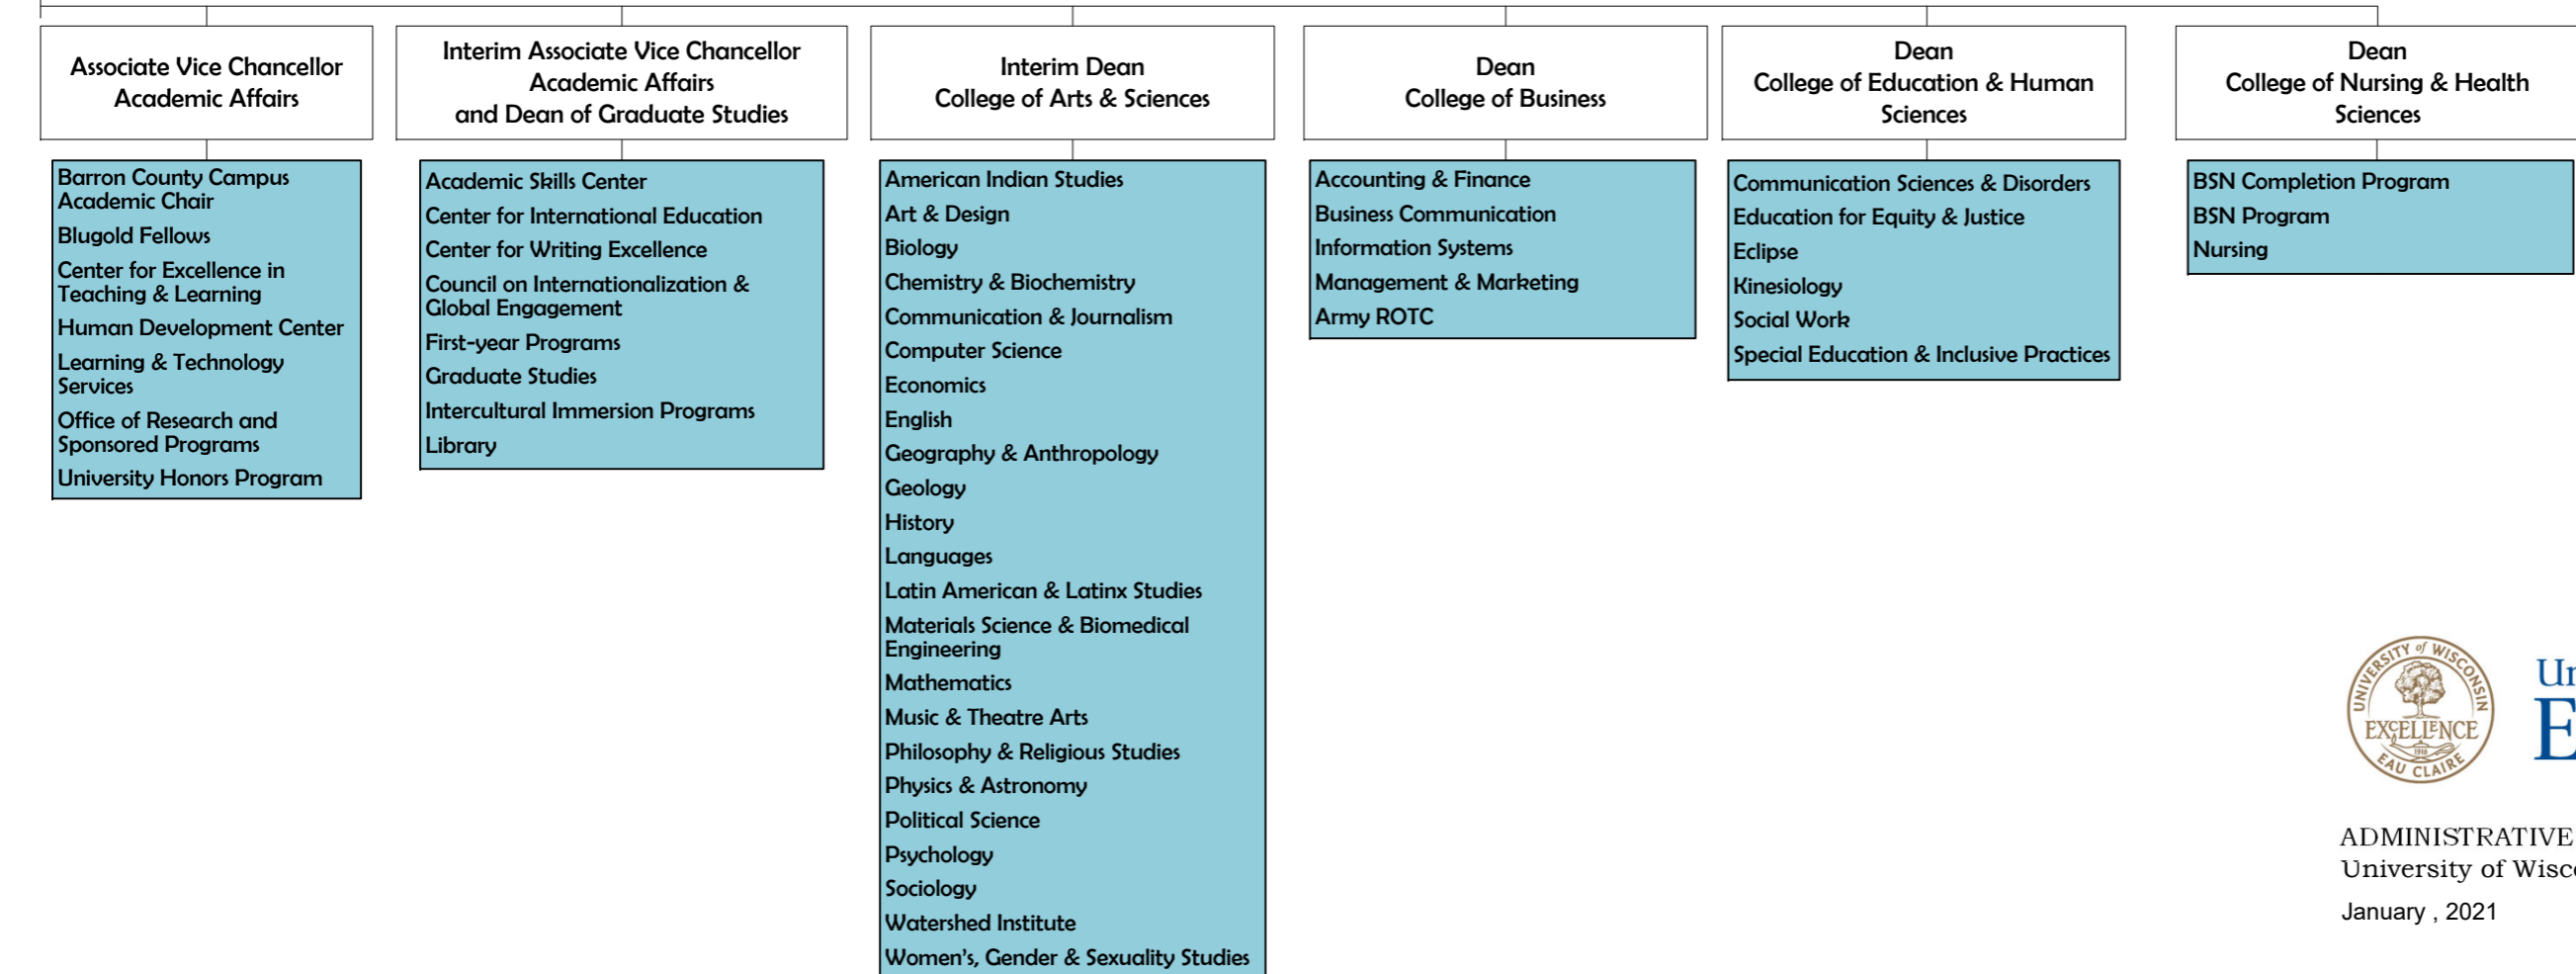

CHANCELLOR

University of Wisconsin
Eau Claire